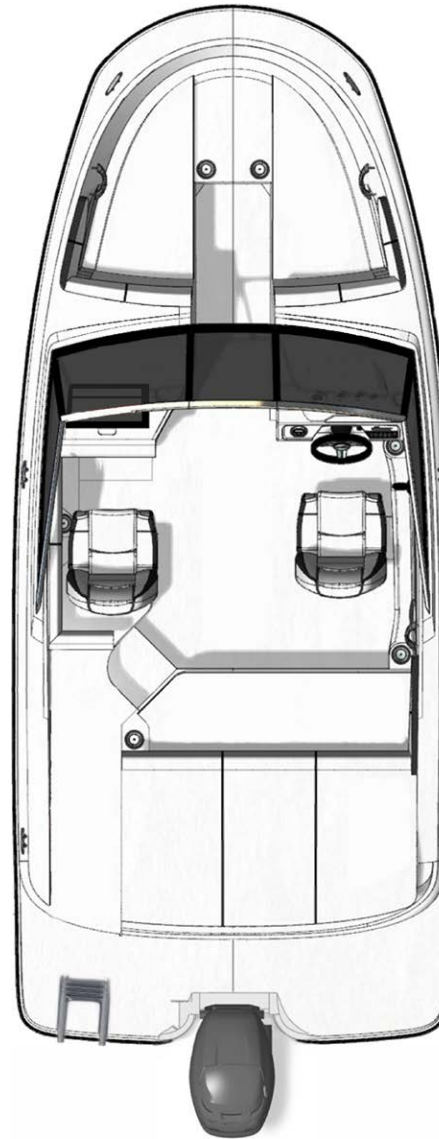

**BEAM**

8'4" / 2.54 m

**DRAFT**

31" / 79 cm (outboard down)  
19" / 48 cm (outboard up)

**DRY WEIGHT**

3,026 lb / 1,373 kg

**DEADRISE**

19°

### HULL & DECK FEATURES

- Anchor Storage
- Bow & Stern Eyes, Stainless Steel
- Cleats, Thru-Bolted – 6" Stainless Steel (6)
- Deck Fuel Fill Plate, Stainless Steel
- Drain Plug, Brass-Threaded – Garboard
- Gel Coat, Arctic White
- Light, Stern (All Around) – Removable
- Lights, Navigation (Bow)
- Resin, High-Performance Vinylester
- Rub Rail, Black PVC with Vinyl Insert
- Ski Tow Pylon
- Stringer System, Fiberglass
- Swim Platform, Integral with Stainless Steel, Four-Step Swim Ladder
- Thru-Hull Fittings
- Windshield, Custom Five-Piece with Matte Black Frame, Tempered/Tinted Glass & Walk-Thru

### ENTERTAINMENT BUNDLE

- Audio Upgrade, Fusion® Premier
  - Apollo™ Series Amplifier, 4-Channel (1200W)
  - Signature Series Speakers (6.5") – 2 Pairs
  - Signature Series Subwoofer (10")
- Digital Dash (9") with Mercury® VesselView® Link
  - Active Trim speed-based automatic engine trim system with integrated GPS
- Chartplotter with Preloaded Charts (North America Only)
- Simrad® G09 (9") Touchscreen Display
- Transducer with Depth, Water Temperature and Fishfinder
- Lighting Package, LED – Blue

**STANDARD SEATING PLAN**

**OPTIONAL PORT BUCKET SEAT**